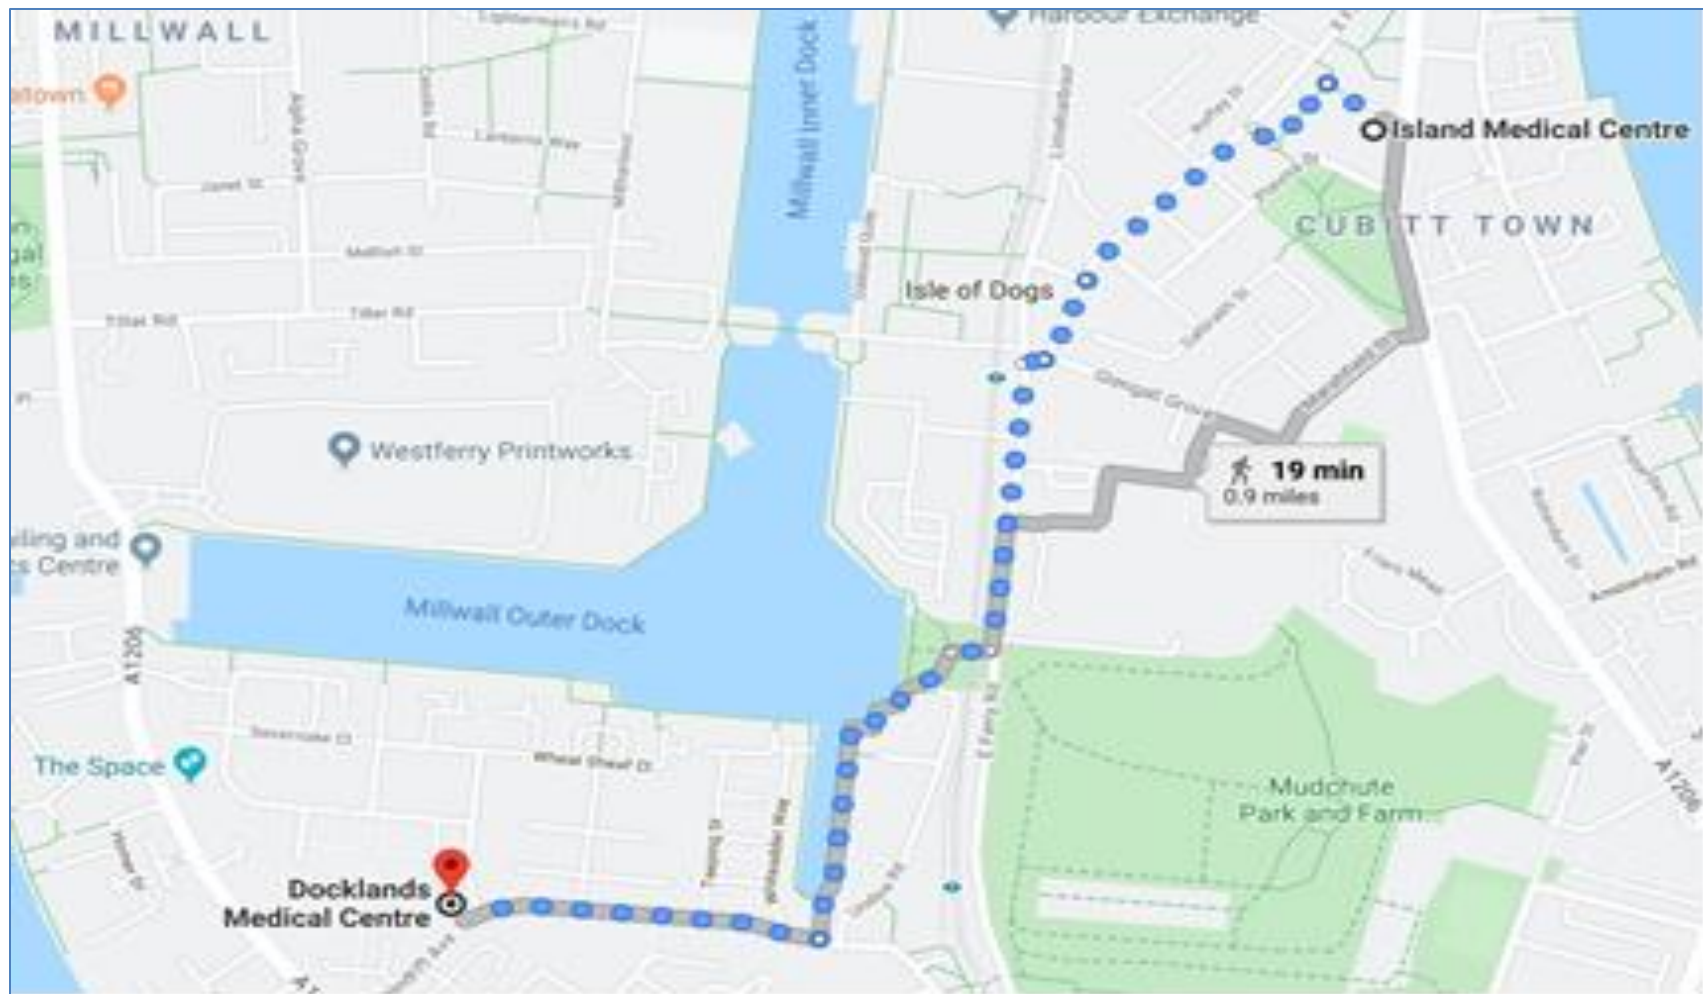

MAP

Docklands Medical Centre is located at 100 Spindrift Avenue, Isle of Dogs, London E14 9WU (0.9 miles away) which is approximately a 19 minute walk, a 6 minute drive or 10-15minute journey by bus (routes 135 or D7).